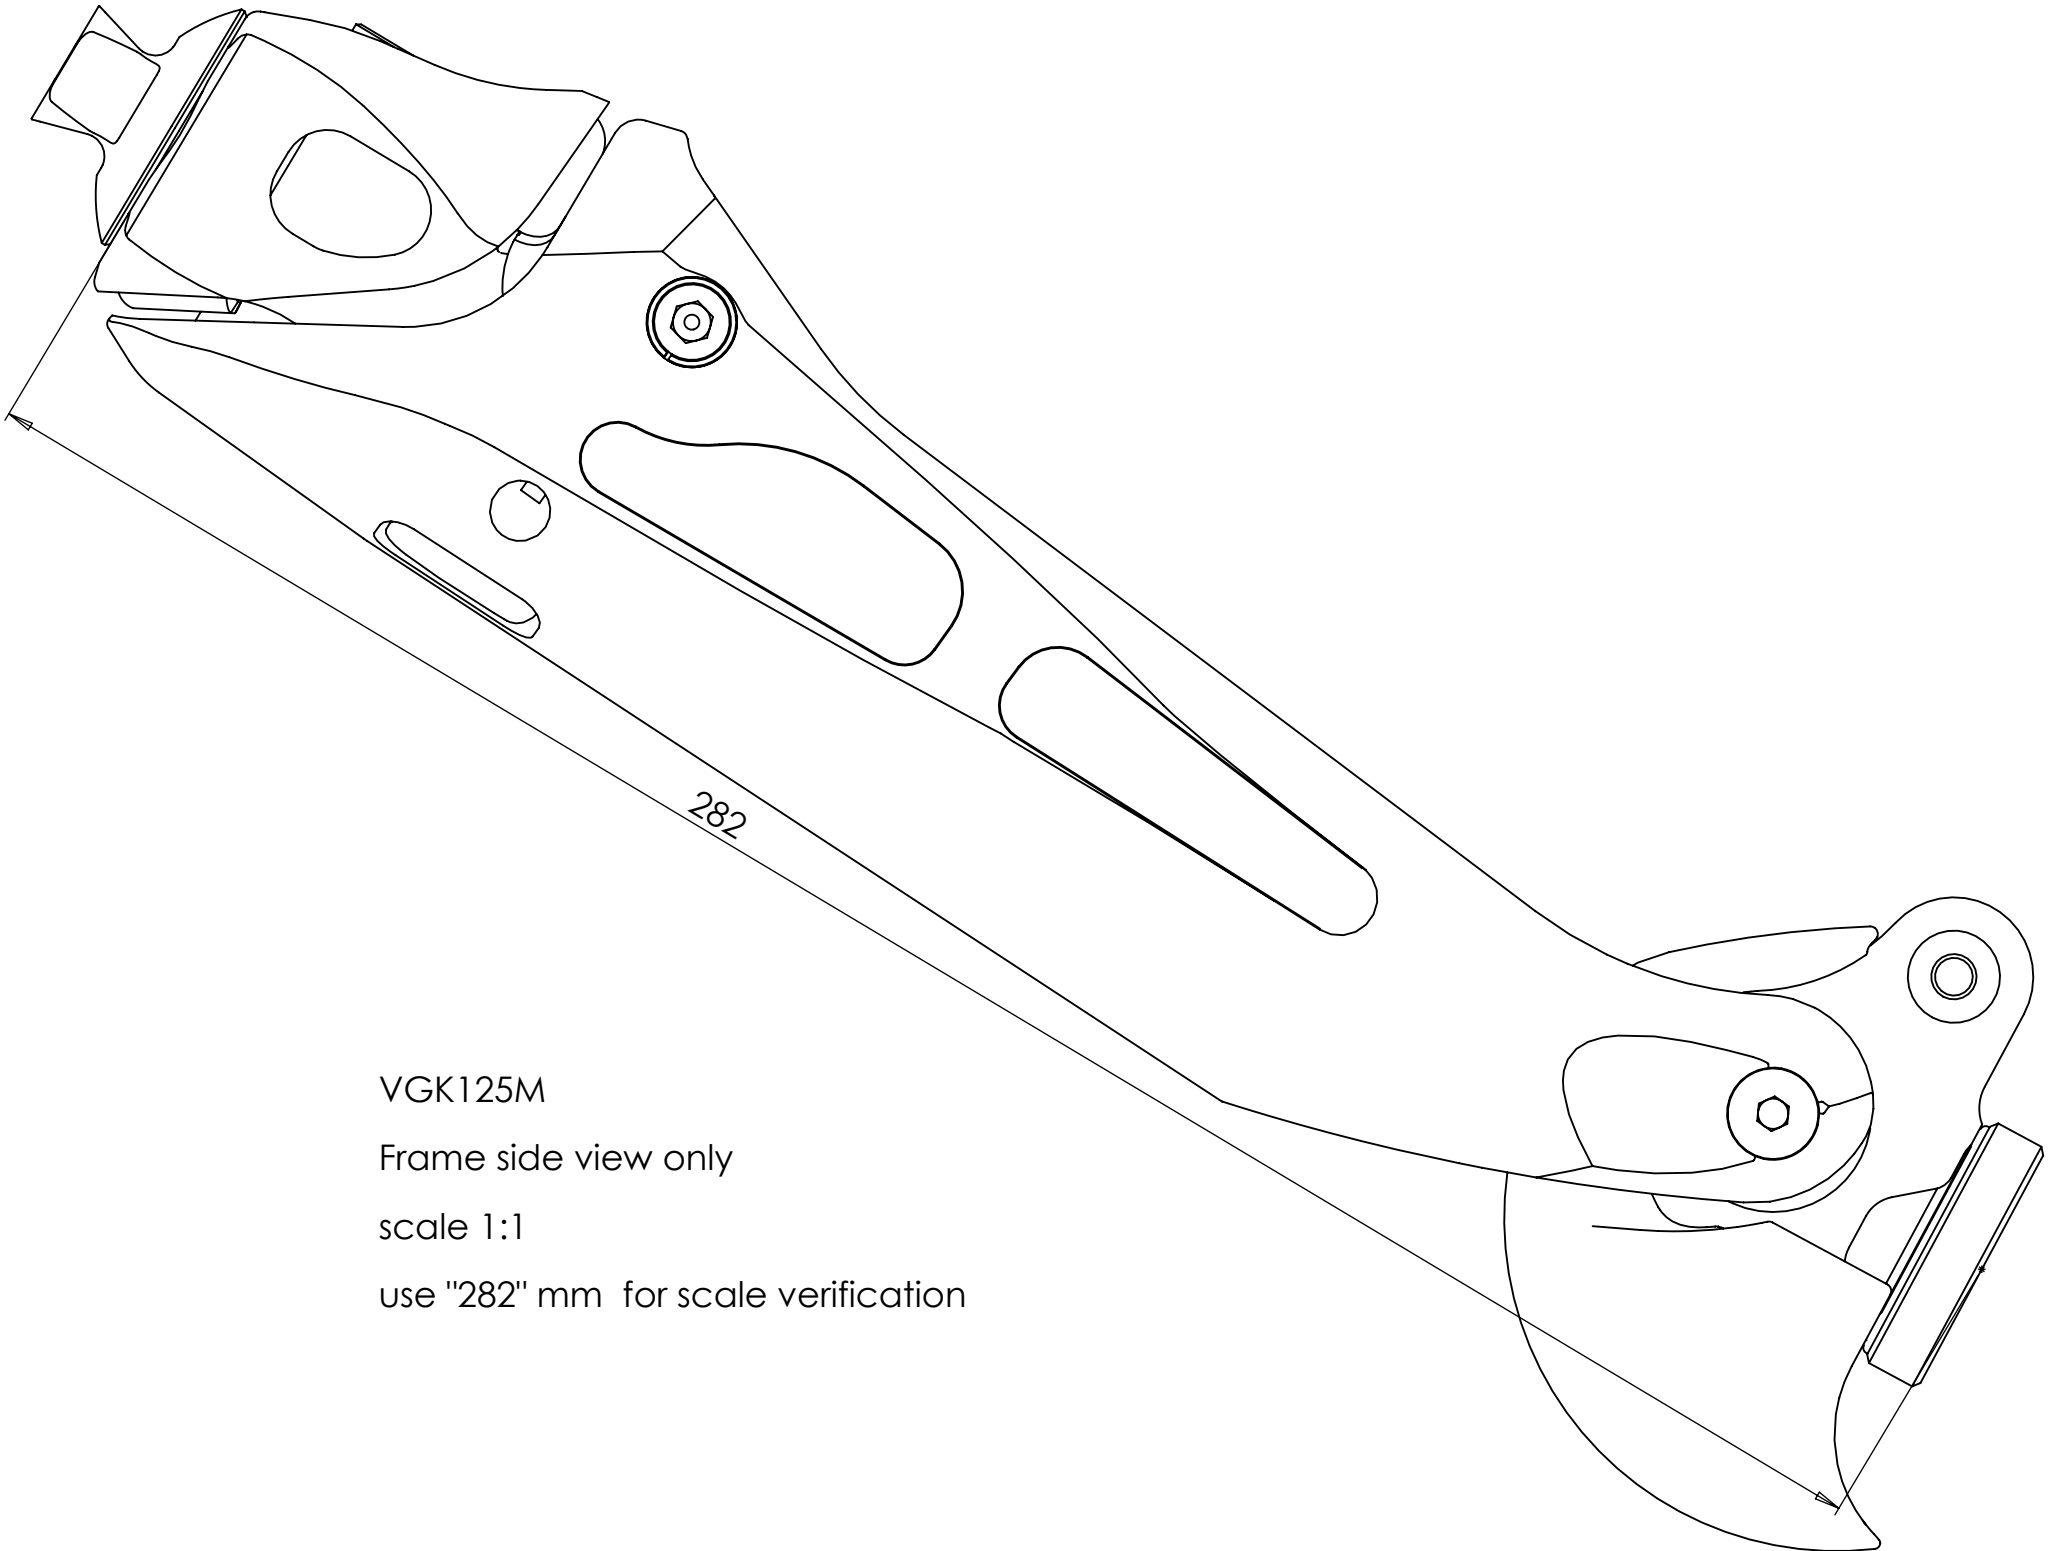

VGK125A

Frame side view only

scale 1:1

use "276" mm for scale verification

VGK125M

Frame side view only

scale 1:1

use "282" mm for scale verification

VGK125P

Frame side view only

scale 1:1

use "277" mm for scale verification