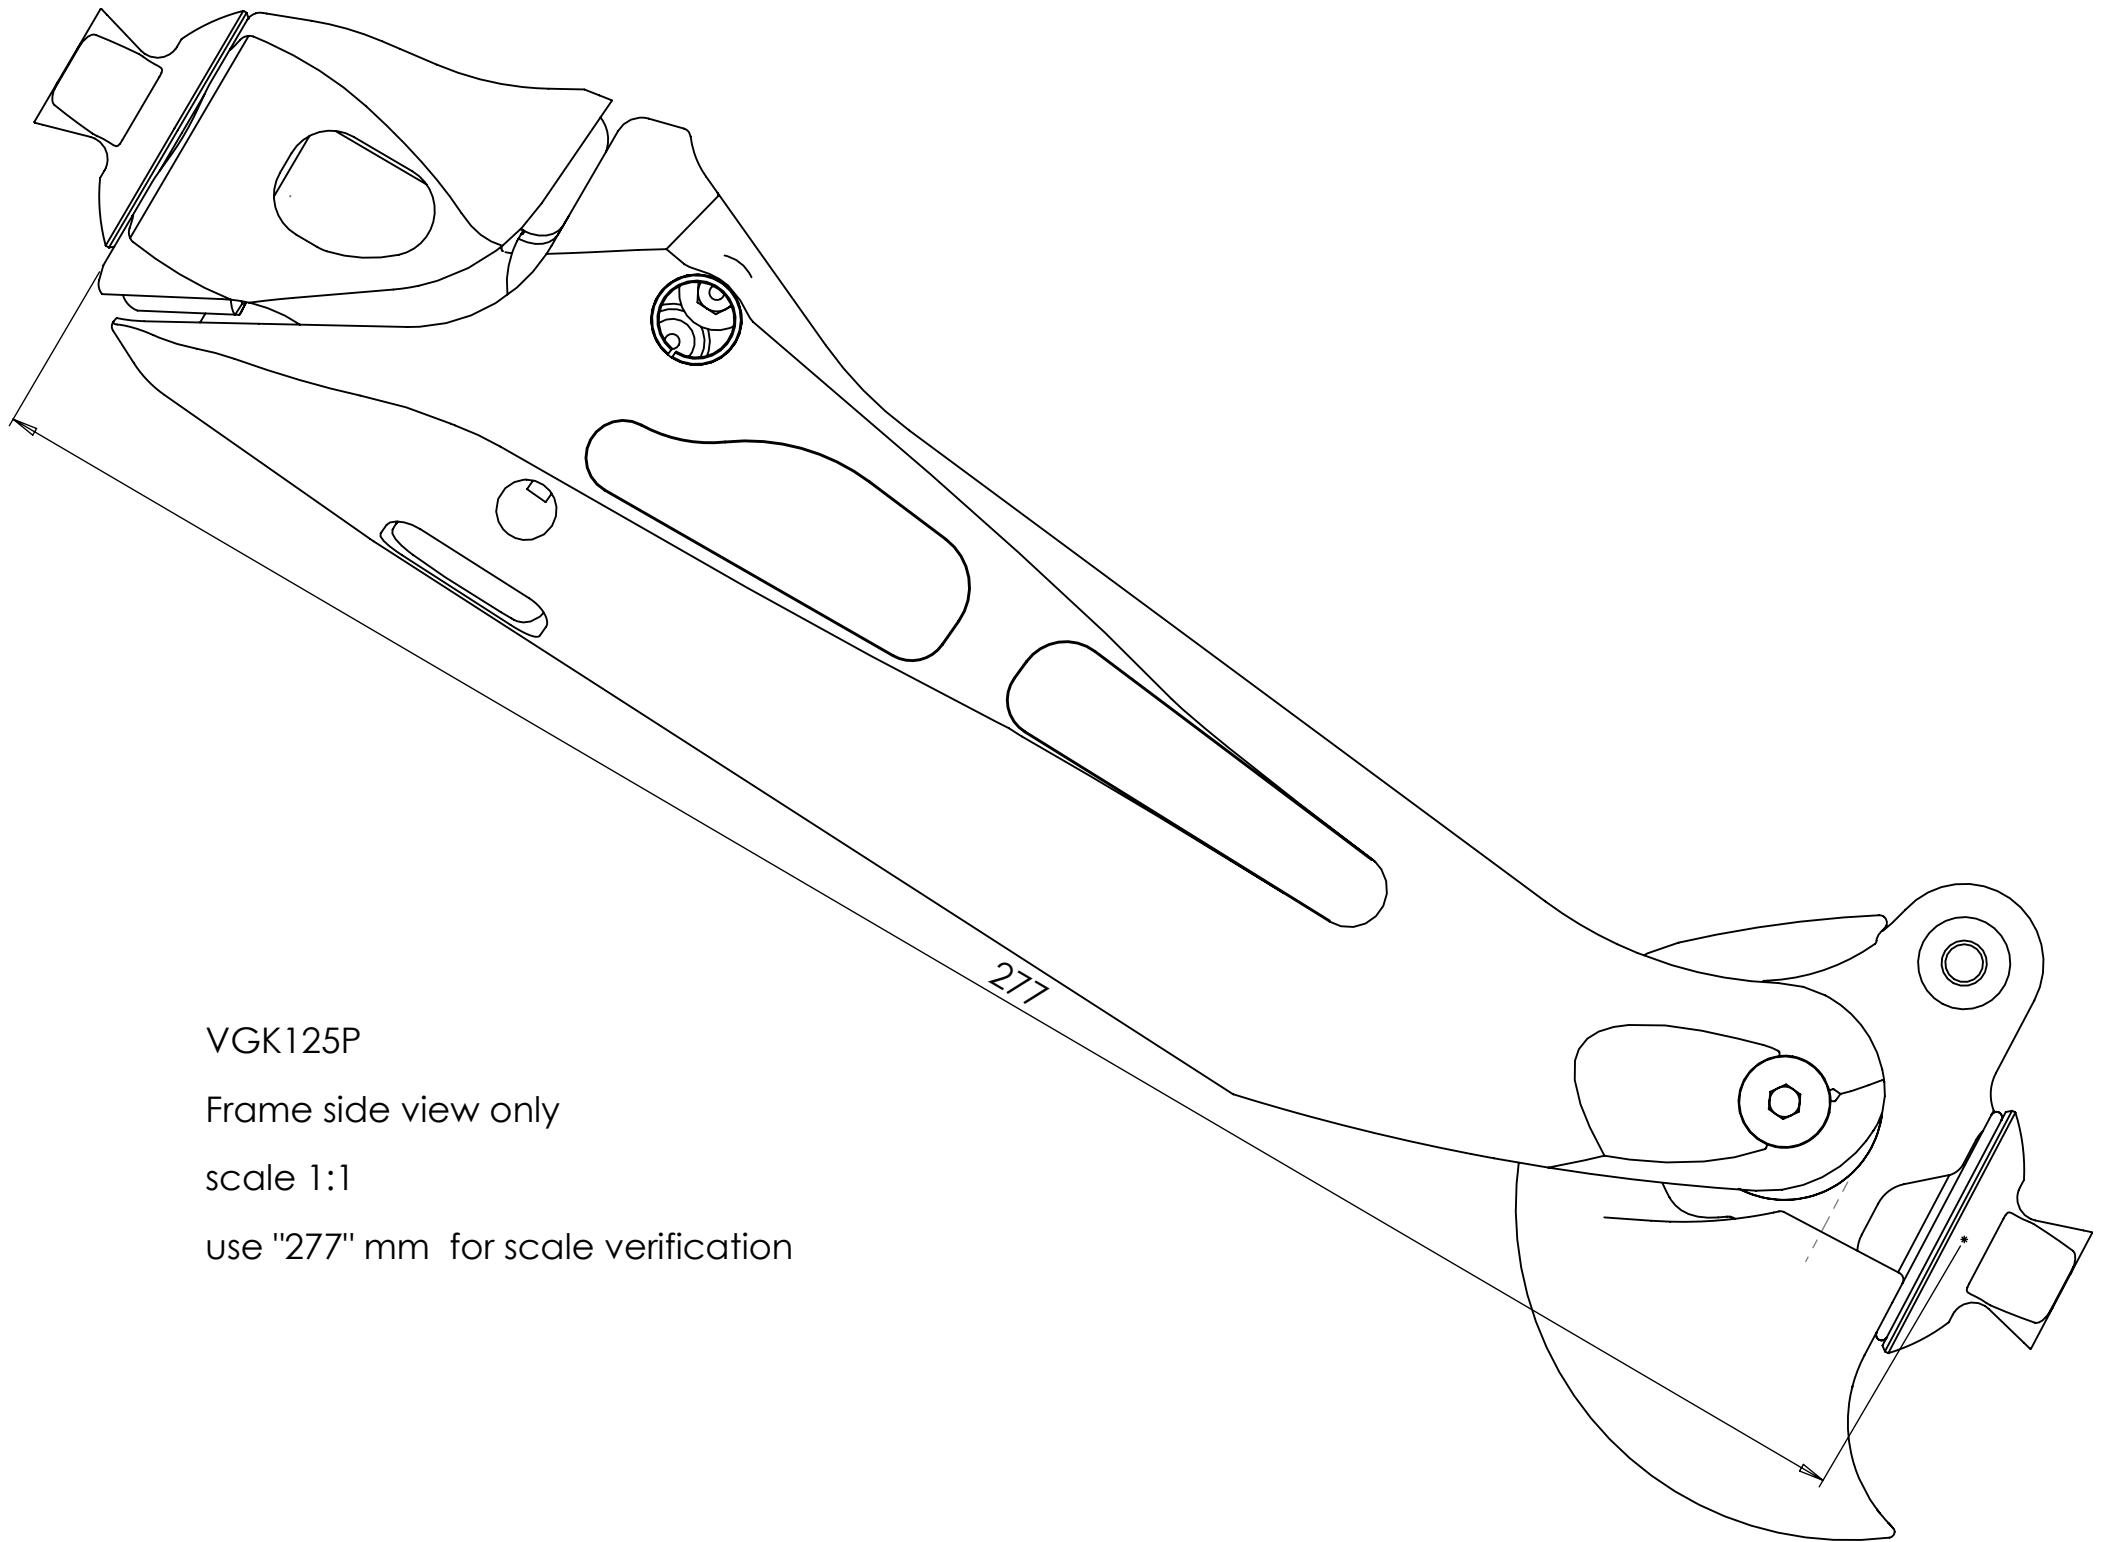

VGK125A

Frame side view only

scale 1:1

use "276" mm for scale verification

VGK125M

Frame side view only

scale 1:1

use "282" mm for scale verification

VGK125P

Frame side view only

scale 1:1

use "277" mm for scale verification